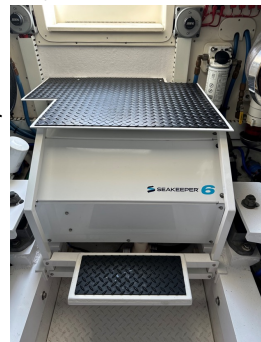

Cockpit & Deck

- Large cockpit
- Teak covering boards installed - 2020
- (1) Garmin GPSMAP 16" Display - Cockpit
- Fighting Chair
- (2) Fishboxes Macerated
- Freezer Storage & Cockpit sink on Stbd side
- Tackle Drawers
- Cablemaster shorecord

Cockpit & Deck Cont.

- Transom livewell
- Walk-thru Transom Door
- Engine Room Access Hatch
- Gunnel & Transom Rod Holders (12 total)
- (4) Clamp-on rod holders on tower legs
- Cockpit Bolsters
- Washdown system, fresh and saltwater
- Cockpit/Flood Lights
- Outriggers
- Good Automatic Windlass with 600' line

Helm & Electronics

- Updated Garmin Electronics - 2020
- (2) Garmin GPSMAP 16" Displays - Lower Helm
- (1) Garmin GPSMap 10" Display - Upper Tower
- Garmin Chirp Sonar & Transducer
- Garmin 6' Open Array 12kw Radar
- Garmin SAT/Weather Antenna
- Garmin Card Reader & Network Port Extender
- (2) ICOM M506 radios & Digital VHF Antenna
- Shakespear SiriusXM antenna
- FLIR Stabilized thermal camera – M364
- FLIR JCU 2 panel control
- Black Dash Panel
- Teak Helm Pod
- 18000btu AC Unit in Helm
- ACR RL 100 Searchlight
- Underwater lights
- Illuminated Compass
- Windshield wipers (3)
- Horn
- Hailer Horn
- New Trim Tabs
- (3) Teak Release Marine Helm chairs w/ new seat cushions
- Bench Seating with storage below
- Tackle drawers
- New JL Audio Speakers & Amplifier
- New Canvas enclosure – 3 sided

Asking $575,000

198 Hilton Ave. Bayville, NJ 08721

P: 732-269-1180 E: info@henriquesyachts.com

www.henriquesyachts.com

Henriques
YACHTS, INC.