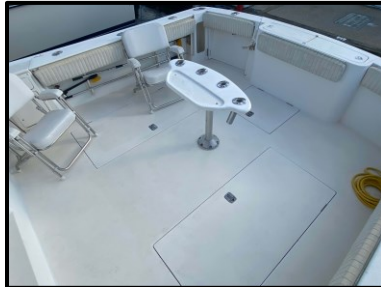

FOR SALE

2000 38' Express Henriques

Powered with Twin Yanmars 6CX-ETE @465HP

38' EXPRESS SPECS

- **Engine Hours:** 2600
- **Length:** 38'
- **Beam:** 13' 10"
- **Draft:** 46"
- **Weight:** 28,000 lbs.
- **Fuel Capacity:** 415 gal.
- **Water capacity:** 60 gal.
- **Gen:** 5 KW

Interior

- Dinette, salon, converts to bed, high/low table, sleeps (2)
- Sunlight over Dinette
- Corian Galley with GE Microwave, 12v Norcold refrigerator/freezer and Sink
- Fwd v-bunk with storage compartments
- Overhead Hatch
- Hanging/storage locker
- Private head, walk in shower , toilet, vanity, mirror & portlight
- Amtico Teak & Holly Flooring in head and Galley
- Holding Tank 15 gallons
- Fwd Rope Locker
- 110v outlets
- CD AM/FM stereo with interior JL audio speakers
- AC/Heat
- Hot water tank, 12 gallons
- 12v distribution panel

Helm & Electronics

- Simrad Electronics
- Furuno Open Array Radar
- Depth Sounder
- Auto Pilot
- Transducer
- 3 Icom VHF radio
- 4 Flood/Spreader Lights on Upper Tower
- 2 Cockpit Flood Lights
- Dual trumpet horn
- Illuminated Compass
- Windshield wipers (3)
- Electric Window Opener
- Overhead helm lights
- Overhead Rod Storage in Helm
- New Helm enclosure/eisen glass enclosure (9/2022)
- Two Large Companion chairs

Cockpit & Deck

- Large cockpit - 140sf
- 100 gallon Fishboxes (2)
- Rocket Launcher
- Cockpit Storage
- Rod Holders in gunnel & transom
- Gold Rod Holders on rocket launcher tower
- Gaff Racks
- Cockpit Bolsters
- Transom livewell
- Transom Door
- Washdown system, fresh and saltwater
- Engine Access Hatch
- Electric Engine Room Opener
- Outriggers
- Powerwinch Windlass with rode