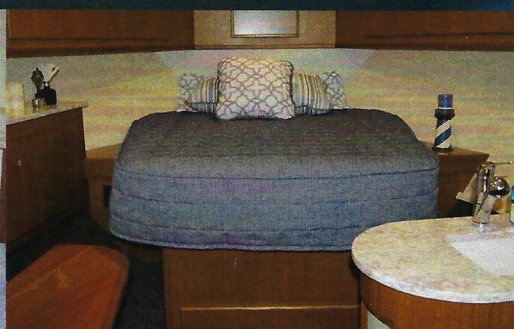

HEAD

Stall shower with tempered glass door
Shower sump pump
Handheld shower head
Electric toilet
20 Gal. macerate & discharge holding tank
Y-valve
Medicine cabinet with mirror
Corian sink & vanity
Sink faucet
110v Receptacle outlet
Towel bar
Paper towel holder
Vanity light
Vinyl headliner & wallcoverings
Amtico flooring
Storage compartments

WATER SYSTEM

Hot & cold water
Pressure demand water pump
12 Gal. Hot water tanks
Water tanks
Deck water fills

GALLEY

Microwave
12v/110v Side-by-side refrigerator/freezer
Corian sink w/single lever faucet
110v Receptacle outlet
Storage cabinets & drawers
Corian countertops
Amtico flooring
Single stovetop

DINETTE

Convertible dinette
Cushions
Lighting
110v Outlets
Table

COCKPIT

Walkthru transom door
Cockpit bolsters
Tackle center
Freshwater washdown system
Saltwater washdown system
Reinforced cockpit sole for fighting chair
Cockpit sink
Cockpit cooler

SAFETY AND NAVIGATION

Solid fiberglass construction
Hand layed up hull
Bronze thru hulls with seacocks
Awlgrip bilge areas
Bottom paint
Boot stripe
Zinc anodes
Launch & make ready
Fuel not included

Company reserves the right to make changes in standard and optional equipment without notice.