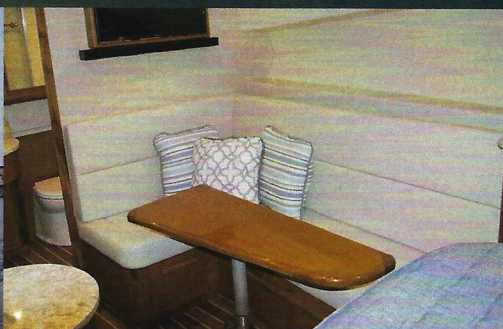

HEAD

Stall shower with tempered glass door
Shower sump pump
Handheld shower head
Electric toilet
20 Gal. macerate & discharge holding tank
Y-valve
Medicine cabinet with mirror
Corian sink & vanity
Sink faucet
110v Receptacle outlet
Towel bar
Paper towel holder
Vanity light
Vinyl headliner & wallcoverings
Amtico flooring
Storage compartments

WATER SYSTEM

Hot & cold water
Pressure demand water pump
12 Gal. Hot water tanks
Water tanks
Deck water fills

GALLEY

Microwave
12v/110v Side-by-side refrigerator/freezer
Corian sink w/single lever faucet
110v Receptacle outlet
Storage cabinets & drawers
Corian countertops
Amtico flooring
Single stovetop

DINETTE

Convertible dinette
Cushions
Lighting
110v Outlets
Table

COCKPIT

Walkthru transom door
Cockpit bolsters
Tackle center
Freshwater washdown system
Saltwater washdown system
Reinforced cockpit sole for fighting chair
Cockpit sink
Cockpit cooler

SAFETY AND NAVIGATION

Solid fiberglass construction
Hand layed up hull
Bronze thru hulls with seacocks
Awlgrip bilge areas
Bottom paint
Boot stripe
Zinc anodes
Launch & make ready
Fuel not included

Company reserves the right to make changes in standard and optional equipment without notice.