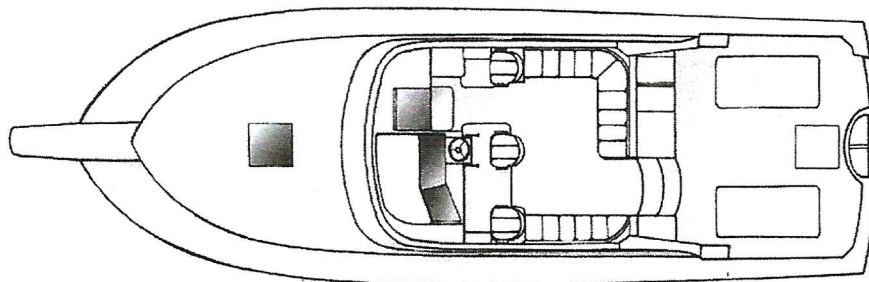

198 Hilton Avenue
Bayville, NJ 08721

(732) 269-1180 phone
(732) 269-1606 fax

Henriques@henriquesyachts.net
www.henriquesyachts.com