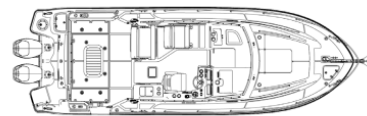

STANDARD MECHANICAL FEATURES CONT.

- Freshwater system
- Raw water washdown
- Navigation lights
- Shore power with battery charger and galvanic isolator (ELCI system) (single 30A)
- Stainless steel thru hulls
- Transducer mount area

STANDARD CABIN INTERIOR FEATURES

- 12-V / 120-V refrigerator in gallery
- Vinyl flooring
- Corian Countertop with sink
- Microwave
- Trash receptacle
- Hanging locker
- VacuFlush™ head with holding tank, dockside pumpout and overboard discharge
- 500 GPH shower sump-pump
- Sink with pressurized water system and pullout shower
- Opening portholes with screens – galley (1), head (1)
- Cabin lighting
- Dinette table (wood) (hinged)
- Drink holders
- Mid double berth
- Fusion stereo
- Usb receptacles
- V-berth filler cushions

STANDARD SEATING & STORAGE FEATURES

- Convertible aft port seat/lounge (double-wideaft seating)
- Convertible forward port seat/lounge – includes conversion to forward or aft seated positions, cockpit table on gas-assist high/low pedestal, cup holders (2) and lounge filler cushion
- Foldaway stern bench seat
- Helm seat with adjustable slider
- Pullout footrest for portside conversion seatback (for aft-facing seat)
- (2) In-deck fishboxes (40 gallons each) with drain and pump-out
- (2) Gaff/boat hook/scrub brush storage (under gunnel)
- Bow storage lockers under V-berth

Asking $355,000

198 Hilton Ave. Bayville, NJ 08721

P: 732-269-1180 E: info@henriquesyachts.com

www.henriquesyachts.com

Henriques
YACHTS, INC.